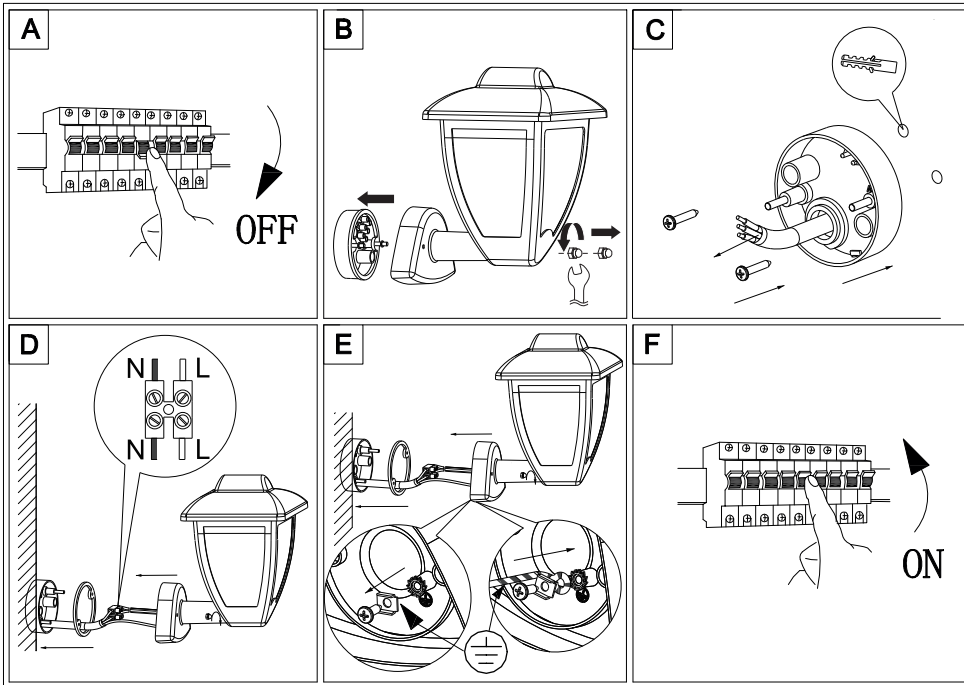

LUXFORM
LIGHTING

Luxembourg wall lantern up

LUXFORM
GLOBAL BV

Luxform Global BV Transportstraat 1 8263 BW Kampen The Netherlands

P14

L10

P15

M2